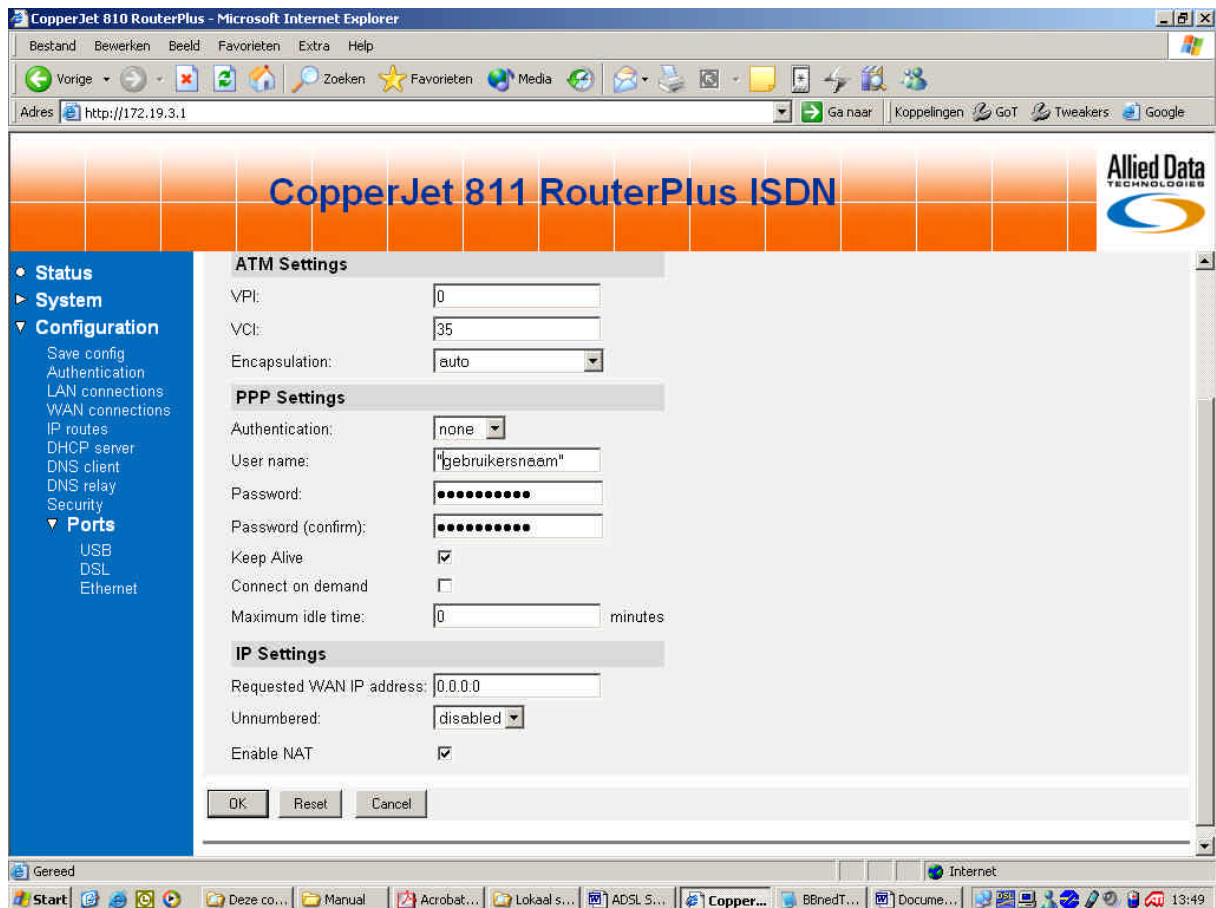

- Bij ATM Settings VPI 0, VCI 35, auto.
- Bij PPP Settings alleen gebruikersnaam en 2x wachtwoord invullen.
- Klik op "OK".
- Sla de instellingen op
  - o Ga naar Configuration
  - o Klik op Save Config
  - o Bevestig dit met Save
- Klik op Status om te kijken of je bij WAN een IPadres hebt.